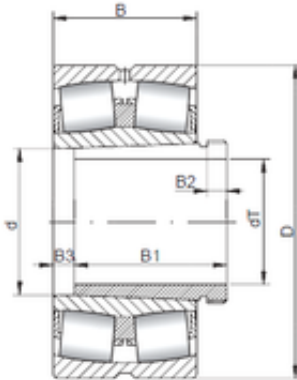

## TOYANA Bearings Brazil Ltd.

65 mm x 140 mm x 33 mm ISO 21313  
KCW33+AH313 Rolamentos esf é ricos de  
rolamentos

Bearing No. 21313 KCW33+AH313

|                |              |
|----------------|--------------|
| Size           | 65x140x33 mm |
| Bore Diameter  | 65 mm        |
| Outer Diameter | 140 mm       |
| Width          | 33 mm        |
| d              | 65 mm        |
| d1             | 60 mm        |
| D              | 140 mm       |
| B              | 33 mm        |
| C              | 33 mm        |
| B1             | 3 mm         |
| B2             | 8 mm         |

21313 KCW33+AH313 Bearing 2D drawings and 3D  
CAD models